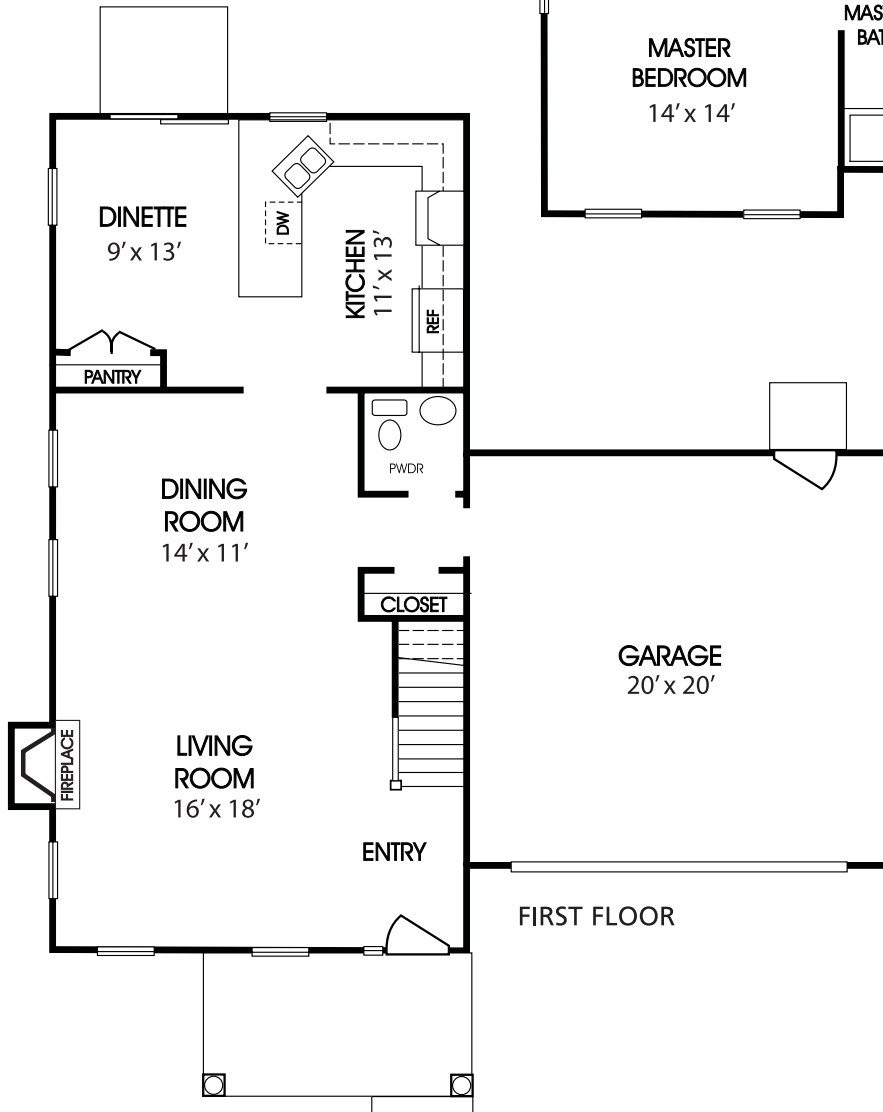

Pergola

THE CLASSIC SERIES

J-1070 1639 Square Feet

J-1071 1889 Square Feet

Notes

---

(757) 923-4450
Fax: (757) 923-9910
2002 Queens Point Drive
Suffolk, VA 23434
www.kingsforkfarmva.com

Another single family condominium by
Terry Peterson Residential Companies.
www.terrypeterson.com

Sales by Rose & Womble Realty