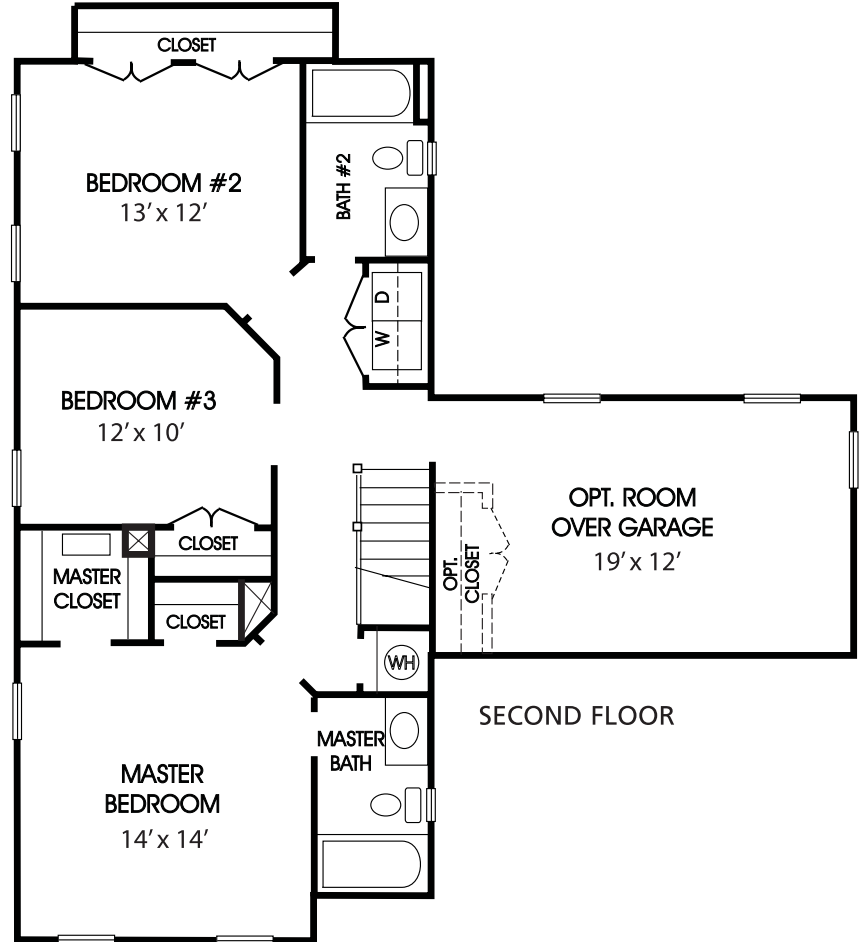

Pergola

THE CLASSIC SERIES

J-1070 1639 Square Feet

J-1071 1889 Square Feet

Notes

---

(757) 923-4450
Fax: (757) 923-9910
2002 Queens Point Drive
Suffolk, VA 23434
www.kingsforkfarmva.com

Another single family condominium by
Terry Peterson Residential Companies.
www.terrypeterson.com

Sales by Rose & Womble Realty